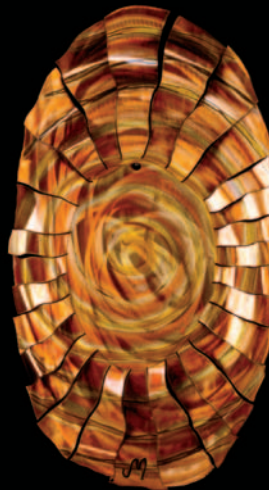

JAGEAUX

Fine Metal Art

Stainless Steel/Pounded Copper Straight Weave
42"x15"
NY05-16

Brass Spiral Pop
42"x23"
NY05-01

Copper Geometric Abstract
48"x22"
NY05-03

Copper Pop
43"x25"
NY05-04

Copper Elliptical Sun
46"x23"
NY05-05

Stainless Steel/Torched Copper Weave
47"x14"
NY05-07

Stainless Steel Half Tree
43"x41"
NY05-19

Fine Metal Art from small wall hangings
to monumental sized installations.

Additional sizes available.

Commissions of all sizes accepted.