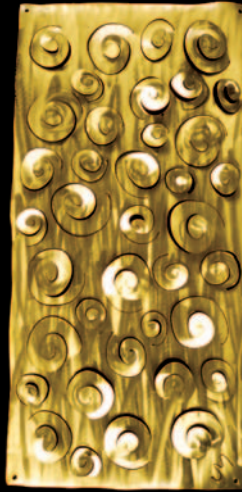

JAGEAUX

Fine Metal Art

Stainless Steel/Pounded Copper Straight Weave
42"x15"
NY05-16

Brass Spiral Pop
42"x23"
NY05-01

Copper Geometric Abstract
48"x22"
NY05-03

Copper Pop
43"x25"
NY05-04

Copper Elliptical Sun
46"x23"
NY05-05

Stainless Steel/Torched Copper Weave
47"x14"
NY05-07

Stainless Steel Half Tree
43"x41"
NY05-19

Fine Metal Art from small wall hangings
to monumental sized installations.

Additional sizes available.

Commissions of all sizes accepted.