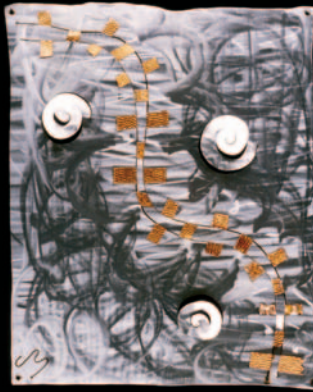

Copper Torched Abstract
43"x41"
NY05-09

Stainless Steel/Copper Curved Weave W/Pops
35"x29"
NY05-15

Copper Pop W/Flames
47"x14"
NY05-02

Asian Scroll: Fire & Water
48"x18"
NY05-20

Stainless Steel Tree
45"x38"
NY05-12

Stainless Steel Multi-Pop
45"x17"
NY05-14

Custom Kitchen Backsplash
Stainless, Aluminum and Copper

Copper Tree
47"x25"
NY05-06

Gallery Contact
Info Here